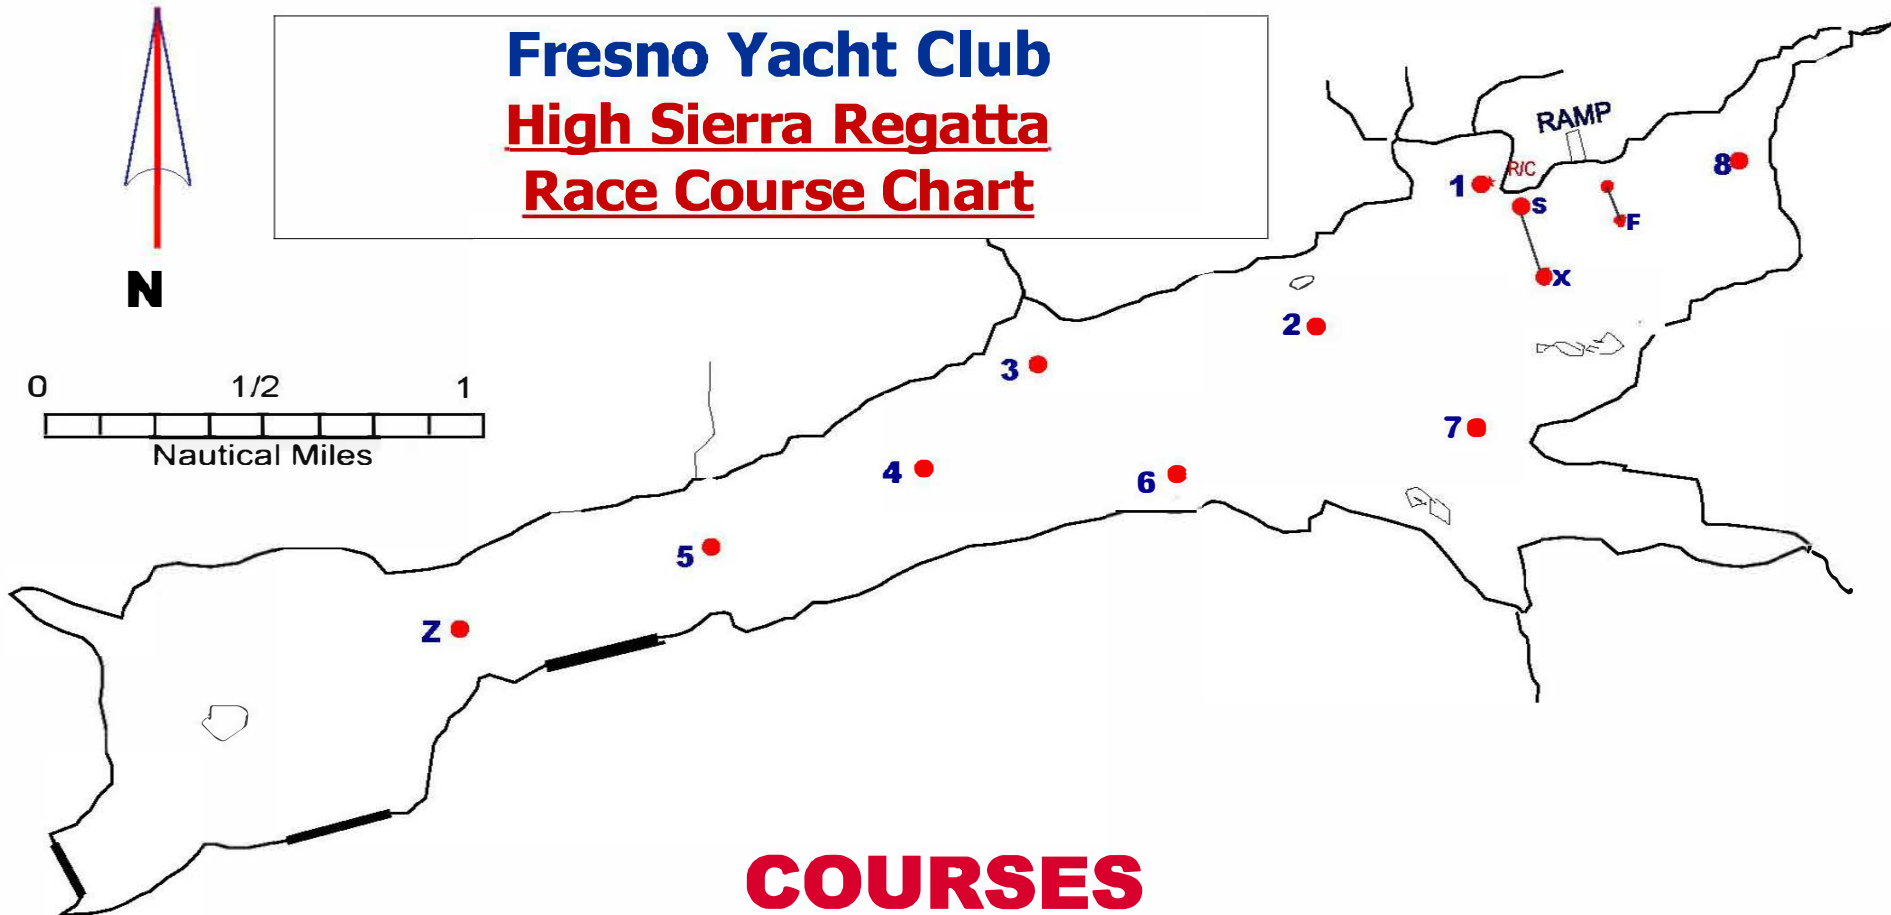

Fresno Yacht Club High Sierra Regatta Race Course Chart

COURSES

ROUND ALL MARKS TO PORT EXCEPT AS NOTED

Course		Marks		Distance	Course		Marks		Distance
1	Start	3,8	Finish	2.8	6	Start	3,1s,2,8	Finish	3.8
2	Start	4,8	Finish	3.8	7	Start	4,7,8	Finish	4.5
3	Start	3,1s,2,7,8	Finish	4.0	8	Start	4,1s,2,8	Finish	4.8
4	Start	4,1s,2,7,8,	Finish	5.0	9	Start	5,1s,2,8	Finish	5.8
5	Start	5,1s,7,8	Finish	5.5	10	Start	5,3s,6,1s,7,8	Finish	6.1